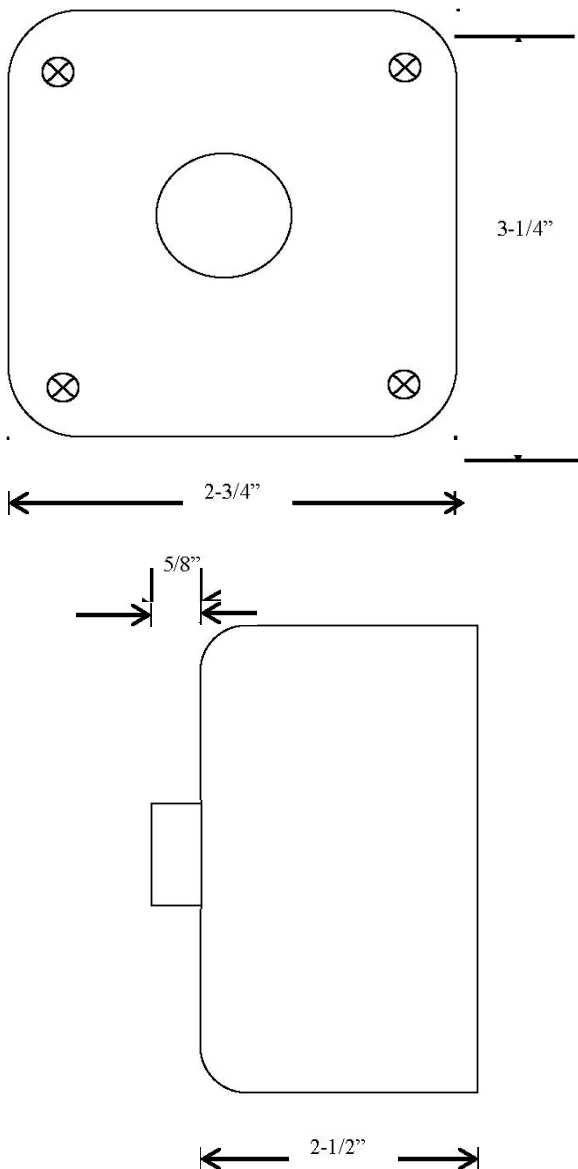

# 1BXT

## EXTERIOR CONTROL STATION

- NEMA 3R, 4, 12
- SURFACE MOUNT
- FULLY GUARDED
- ONE BUTTON CONTROL
- BUTTON: 12 amp @ 600VAC
- DOUBLE POLE CONTACTS:  
NORMALLY OPEN & NORMALLY CLOSED
- UL LISTED / CSA APPROVED

### DIMENSIONS