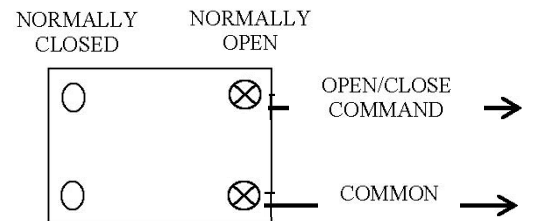

WIRING

STAR
DOOR PARTS *"Everything for your Garage Door"*

www.stardoorparts.com
(952) 818-6633
sales@stardoorparts.com