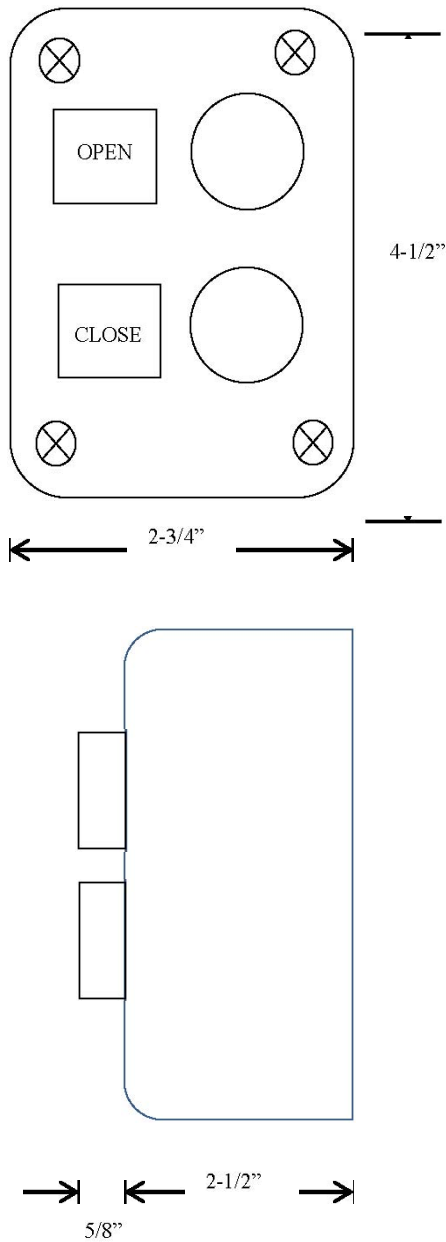

2BXT EXTERIOR CONTROL STATION

- NEMA 3R, 4, 12
- SURFACE MOUNT
- FULLY GUARDED
- TWO BUTTON CONTROL (OPEN-CLOSE)
- BUTTON: 12 amp @ 600VAC
- DOUBLE POLE CONTACTS:
 - OPEN: NORMALLY OPEN & NORMALLY CLOSED
 - CLOSE: NORMALLY OPEN & NORMALLY CLOSED
- UL LISTED / CSA APPROVED

DIMENSIONS

WIRING

www.stardoorparts.com
 (952) 818-6633
sales@stardoorparts.com