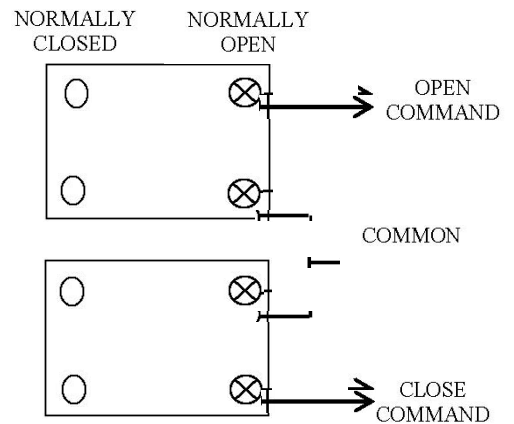

WIRING

www.stardoorparts.com
(952) 818-6633
sales@stardoorparts.com