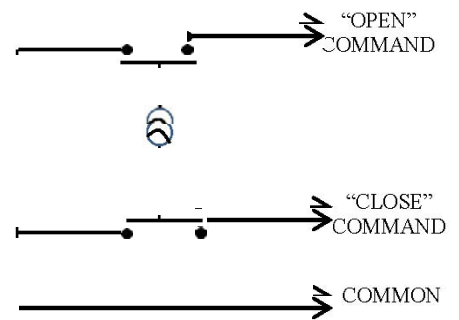

WIRING

www.stardoorparts.com
(952) 818-6633
sales@stardoorparts.com