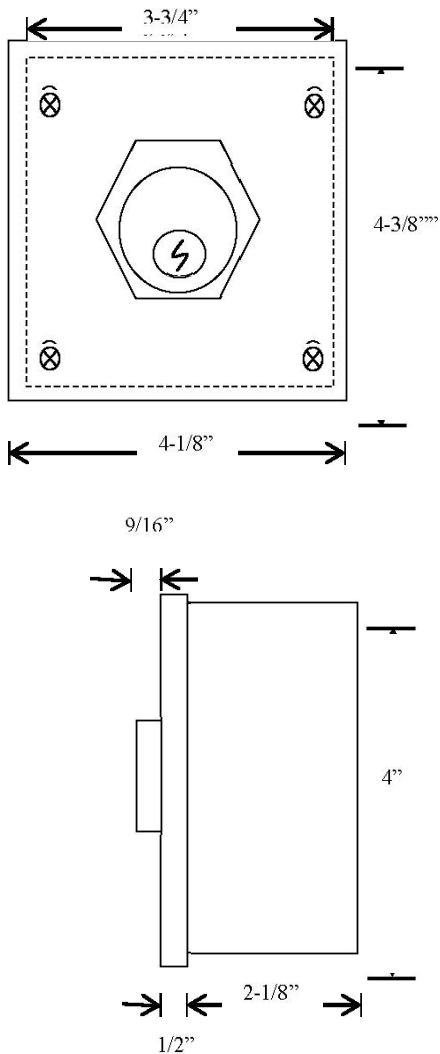

# 1KX

## KEYED CONTROL

- NEMA 3R, 4, 12
- SURFACE MOUNT
- TAMPER-PROOF
- TWO POSITION (OPEN-CLOSE)
- CENTER RETURN
- ALUMINUM DIE CAST ENCLOSURE
- CYLINDER: MORTISE TYPE (5 PIN)
- KEYSWITCH: 15 amp @ 125/250VAC

AVAILABLE WITH BEST CORE CYLINDER OR EQUIVALENT, SLF TYPE LARGE FORMAT EQUIVALENT, CC (CHANGEABLE CYLINDER) VERSION

## DIMENSIONS