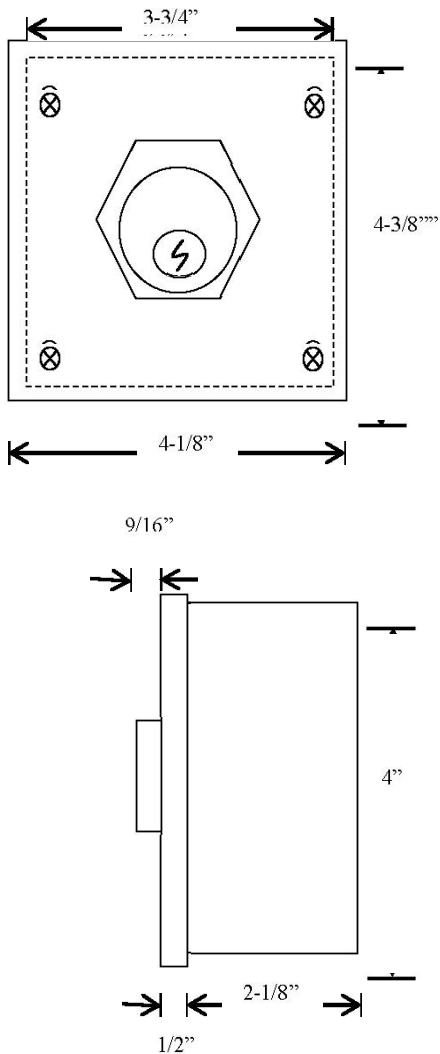

1KX

KEYED CONTROL

- NEMA 3R, 4, 12
- SURFACE MOUNT
- TAMPER-PROOF
- TWO POSITION (OPEN-CLOSE)
- CENTER RETURN
- ALUMINUM DIE CAST ENCLOSURE
- CYLINDER: MORTISE TYPE (5 PIN)
- KEYSWITCH: 15 amp @ 125/250VAC

AVAILABLE WITH BEST CORE CYLINDER OR EQUIVALENT, SLF TYPE LARGE FORMAT EQUIVALENT, CC (CHANGEABLE CYLINDER) VERSION

DIMENSIONS

WIRING

www.stardoorparts.com
(952) 818-6633
sales@stardoorparts.com