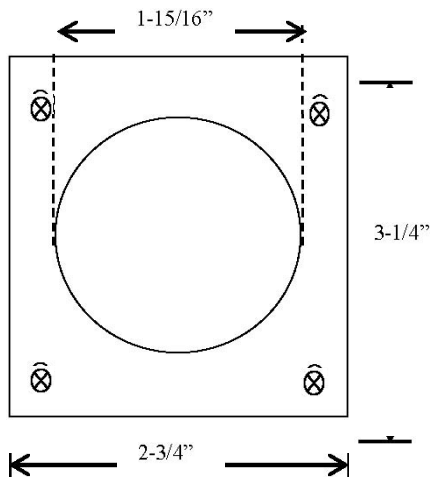

## MUSHROOM HEAD CONTROL

- NEMA 3R, 4, 12
- SURFACE MOUNT
- DOUBLE POLE CONTACTS  
NORMALLY OPEN & NORMALLY CLOSED
- BUTTON: 12 amp @ 600VAC

UL LISTED / CSA APPROVED

### DIMENSIONS