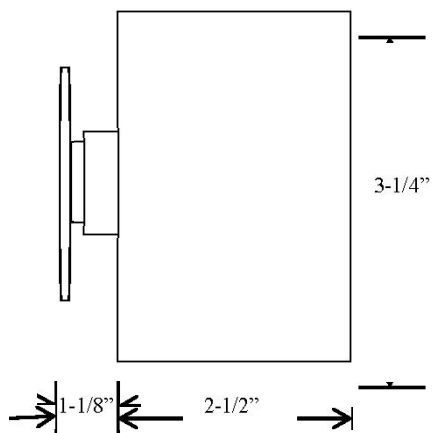

## MUSHROOM HEAD CONTROL

- NEMA 3R, 4, 12
- SURFACE MOUNT
- DOUBLE POLE CONTACTS  
NORMALLY OPEN & NORMALLY CLOSED
- BUTTON: 12 amp @ 600VAC

UL LISTED / CSA APPROVED

### DIMENSIONS