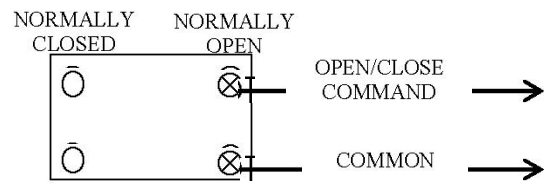

WIRING

FOR OPEN - CLOSE